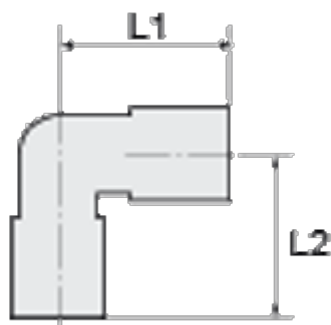

Article number: 586430184ES

Description: Stainless steel, angle 43.018-04 ES, Ø4 - G 1/8"
cylindrical thread

Measures

af = -
L1 = 17
L2 = 16
NV = 13